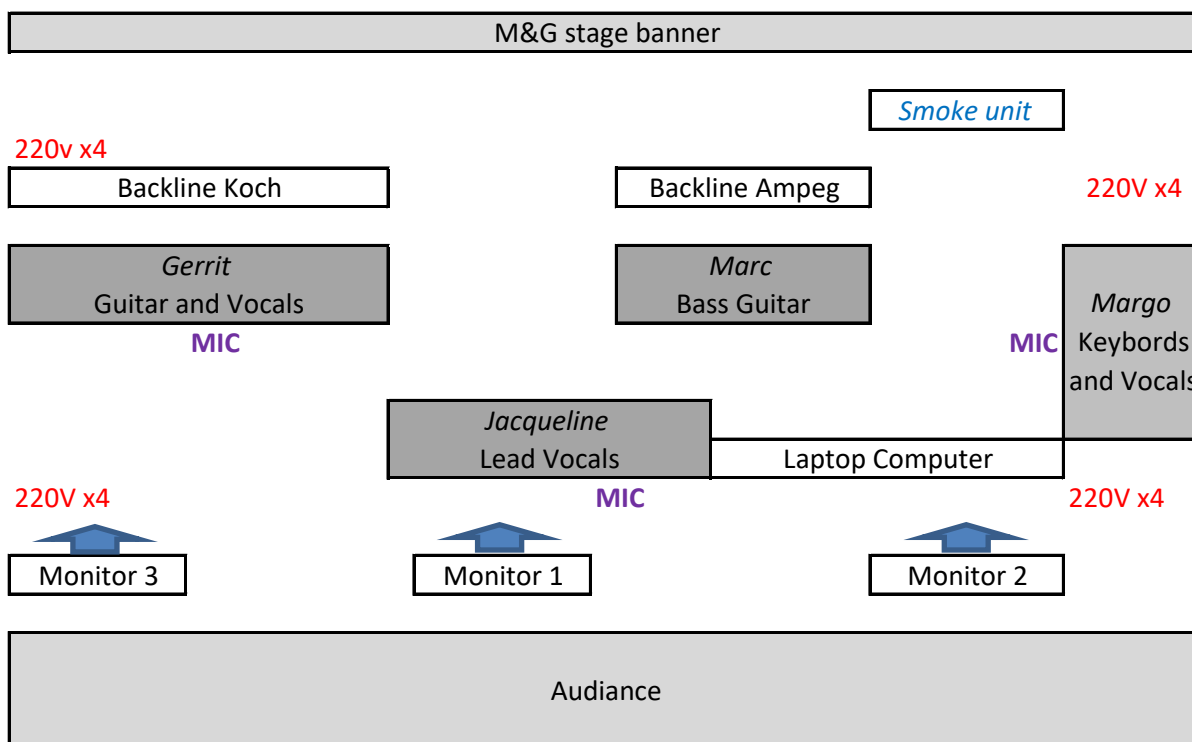

Channel	Instrument	Instr.spec	Mic	Backline	comment
1	Drums	Kick		Gretsch	
2	Drums	Snare			
3	Drums	Snare bottom			optional
4	Drums	Tom			
5	Drums	Floortom 1			
6	Drums	Floortom 2			
7	Drums	Overhead			
8	Drums	Overhead			
9	Bass	El. guitar	DI	Ampeg	Boss effects
10	Guitar	El. guitar	SM78	Koch	effects
11	Keyboards	El.Keybord	DI	Nord	stand
12	Leadvocal	Mic1	SM58	Shure	Mobile+stand
13	Back vocal	Mic2	SM58	Shure	stand
14	Back vocal	Mic3	SM58	Shure	stand

Monitor groups

1	Center stage	Leadvocal
2	Left stage	Vocals+keys
3	Right stage	Vocals
4	Drums	

STAGE PLAN 1.

Soundscapes

STAGE PLAN 2.

Drums